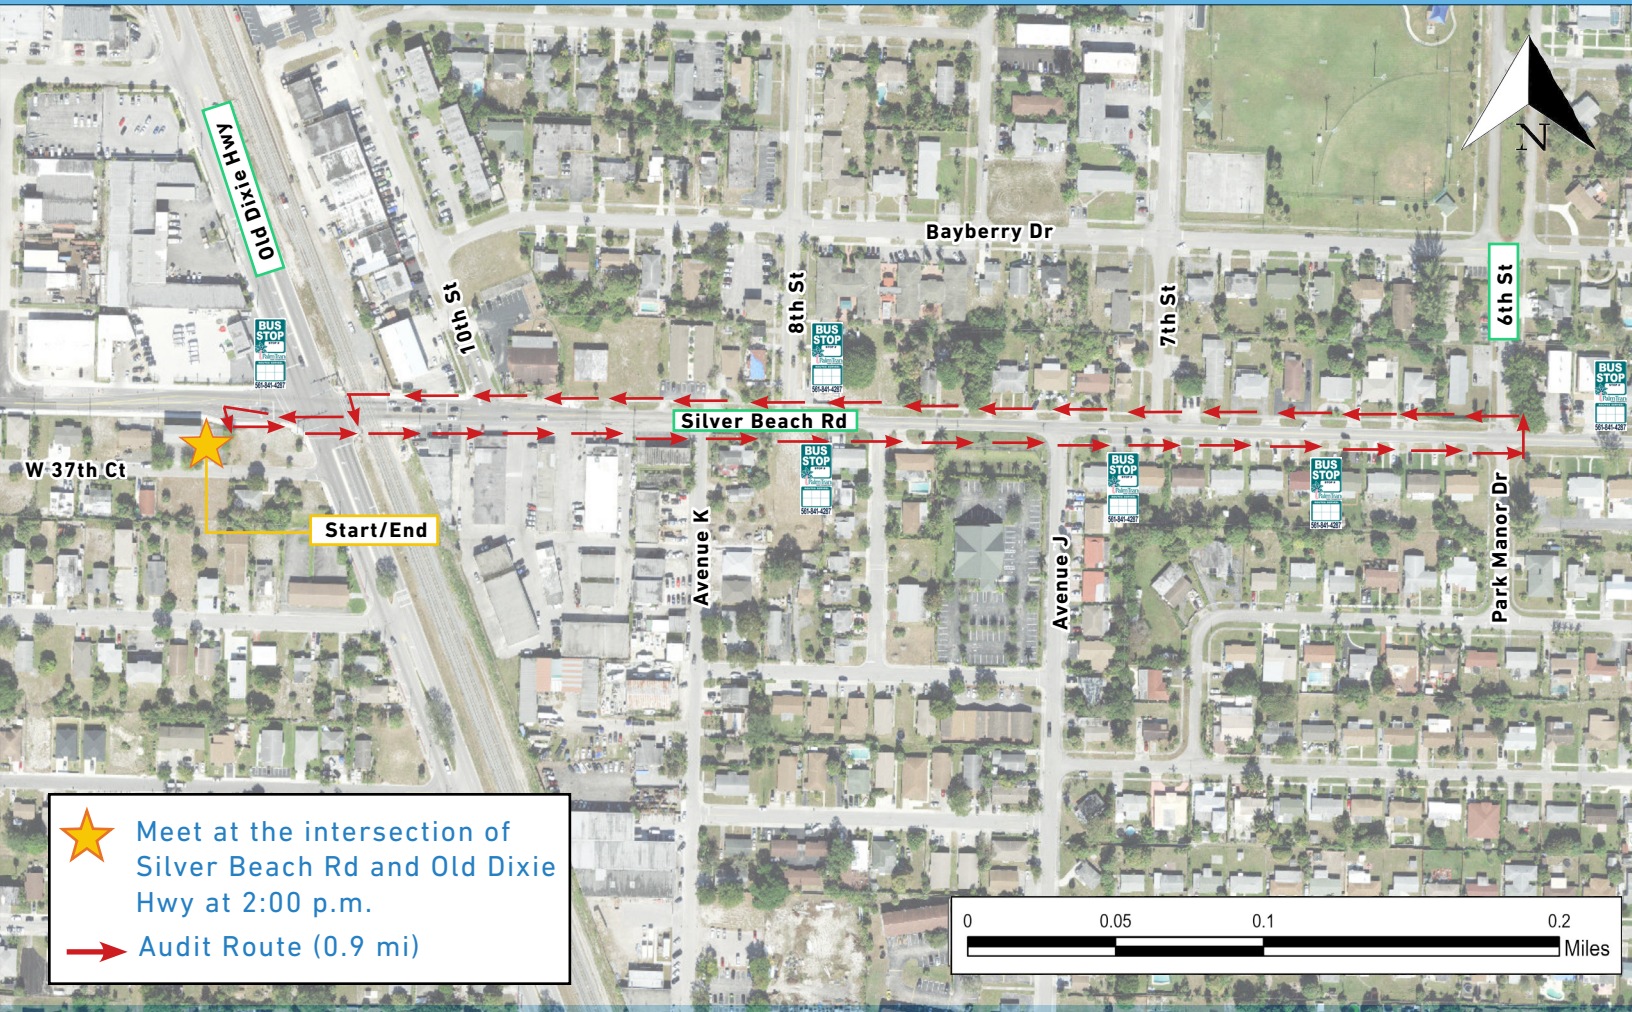

WALK BIKE SAFETY AUDIT

Silver Beach Rd from Old Dixie Hwy to 6th St (Lake Park, FL)

JOIN THE TPA

To evaluate the walking and bicycling conditions along Silver Beach Rd from Old Dixie Hwy to 6th St. Provide a community perspective and help us identify ways to improve this corridor.

WHEN

Monday,
May 6, 2024
at 2 - 3 p.m.

WHERE

Intersection of Silver
Beach Rd and Old
Dixie Hwy,
Lake Park, FL 33403

DETAILS

Approx. 0.9 miles total
Bring water, sunscreen
and comfortable shoes

RSVP

Visit the TPA website
for more information
and to RSVP

PalmBeachTPA.org/Audit

@PalmBeachTPA

AUDIT ROUTE DETAILS

Silver Beach Rd from Old Dixie Hwy to 6th St (Lake Park, FL)

- ★ Meet at the intersection of Silver Beach Rd and Old Dixie Hwy at 2:00 p.m.
- Audit Route (0.9 mi)