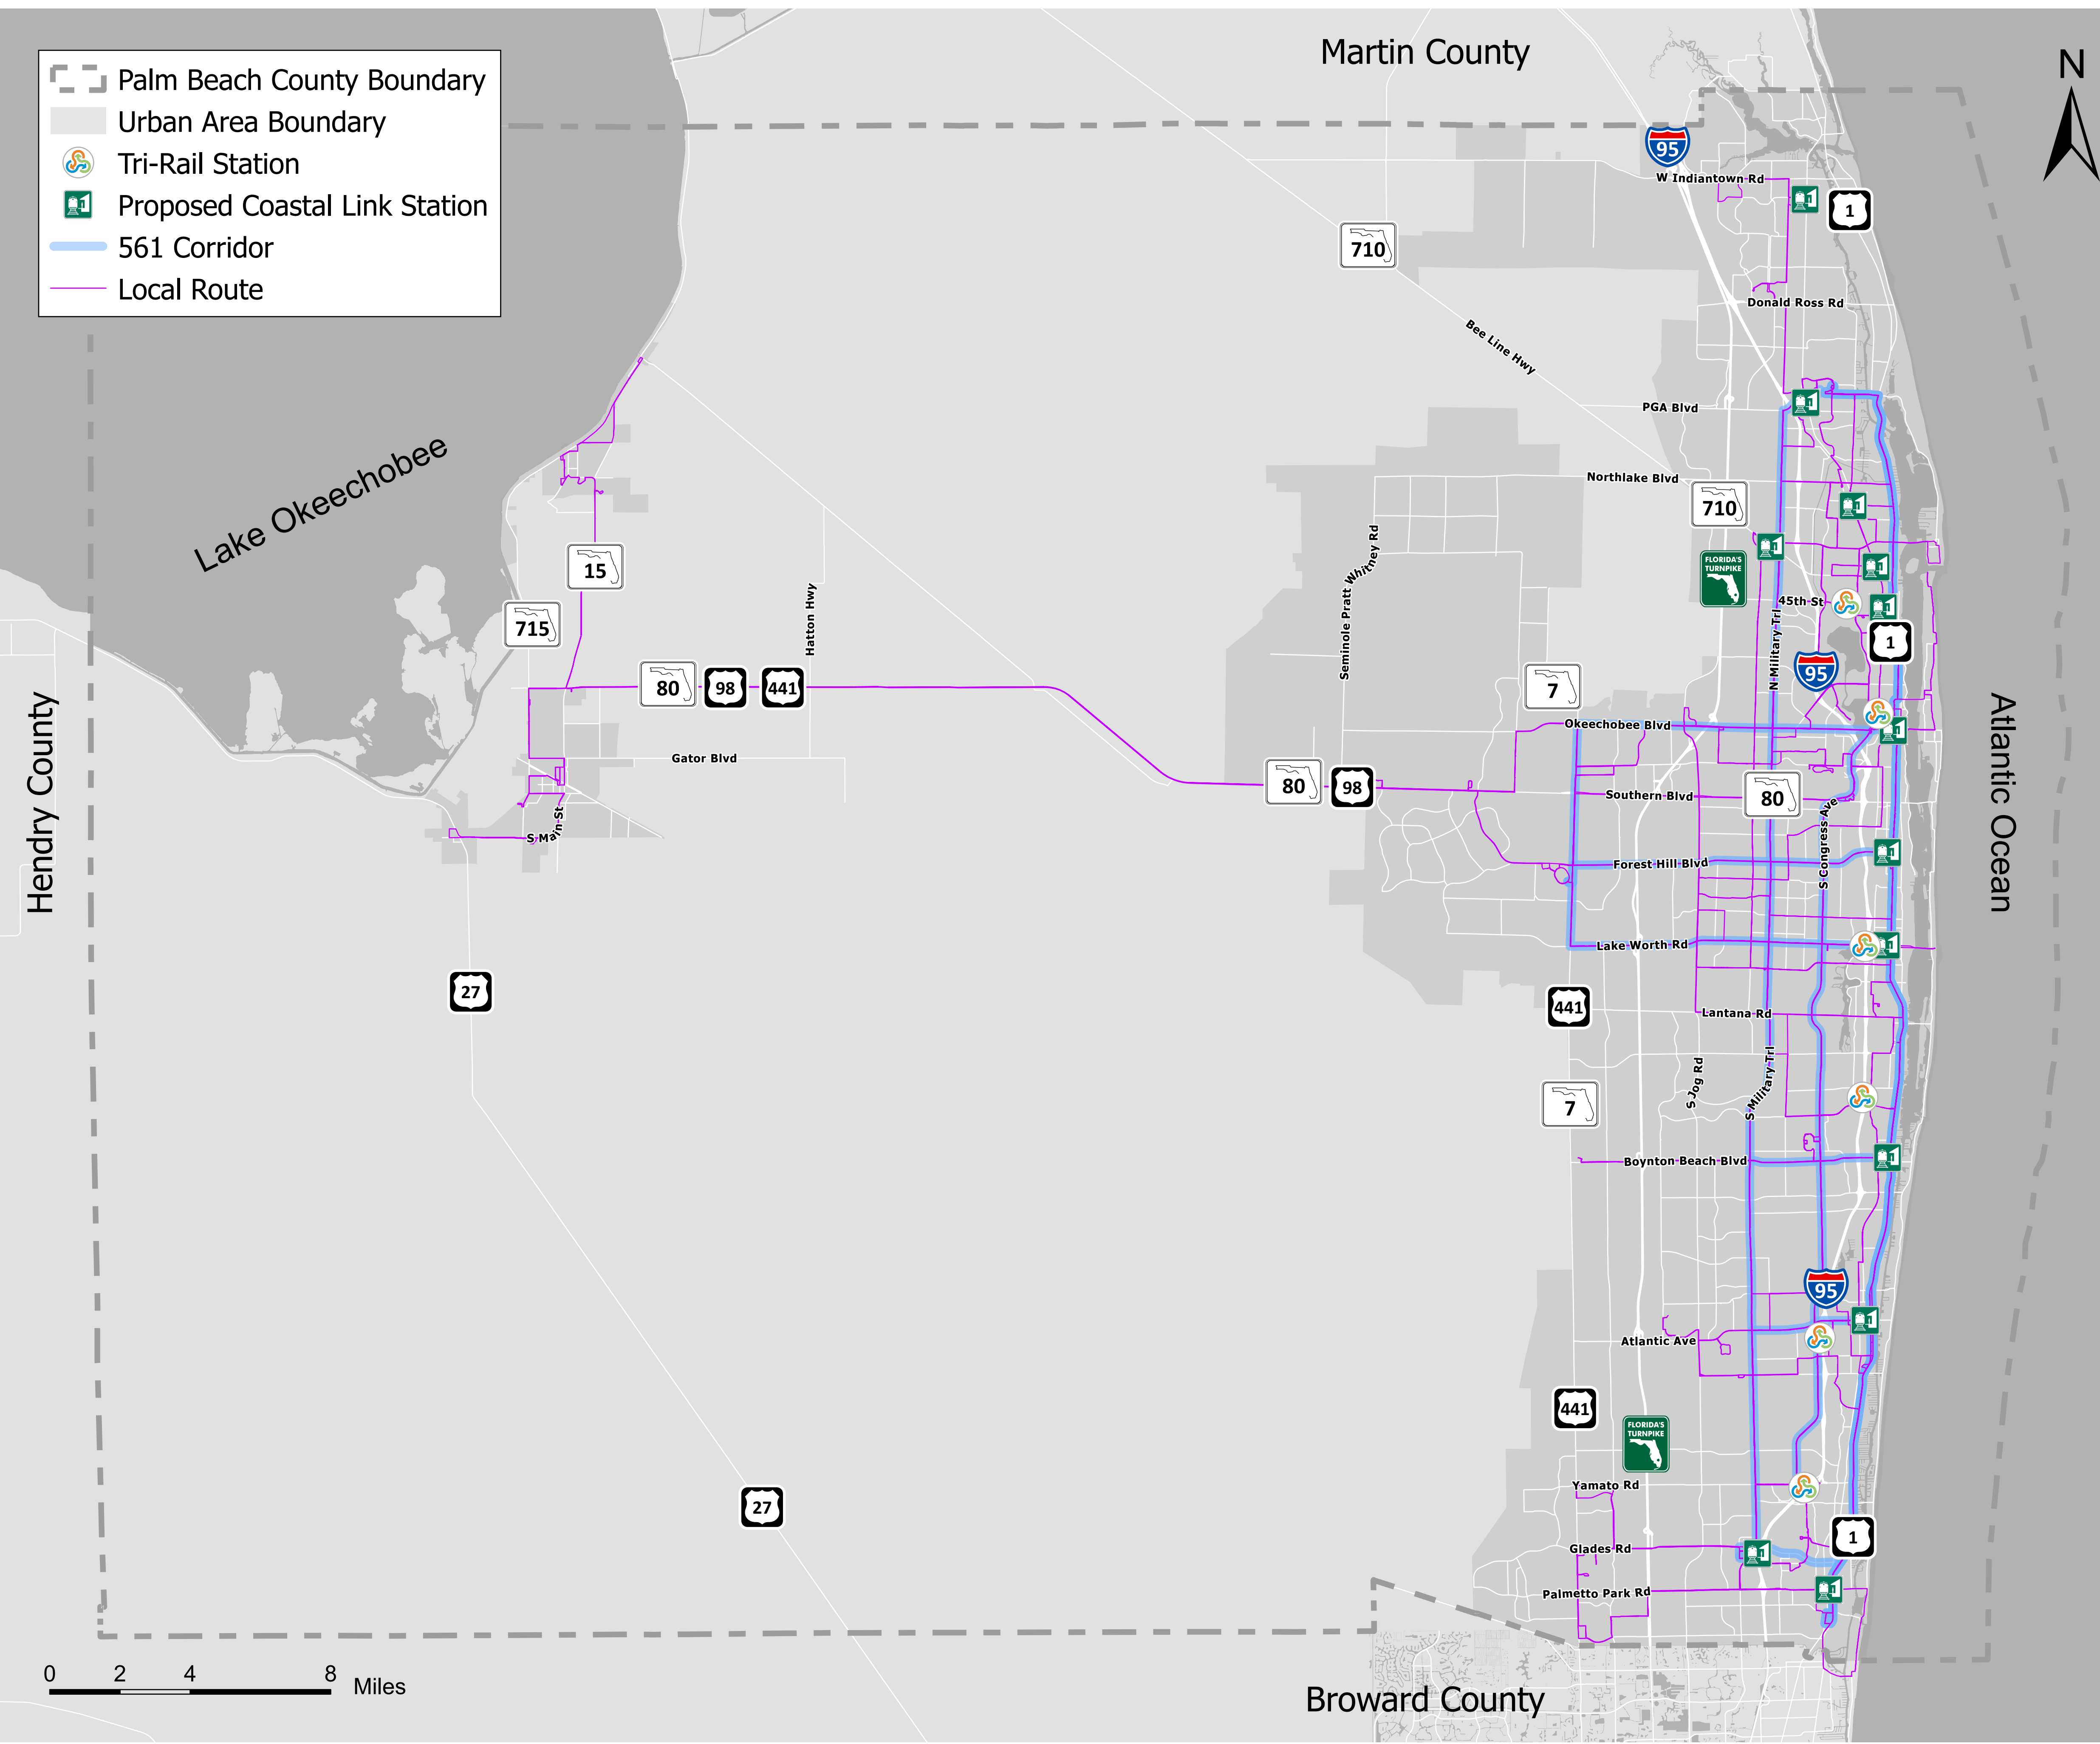

# Transit Needs

- Palm Beach County Boundary
- Urban Area Boundary
- Tri-Rail Station
- Proposed Coastal Link Station
- 561 Corridor
- Local Route

Please share your recommendations regarding Transit Needs displayed on this map

Use the space below, or a sticky note, to provide general feedback.

Feedback area for providing recommendations and general feedback regarding the transit needs shown on the map.