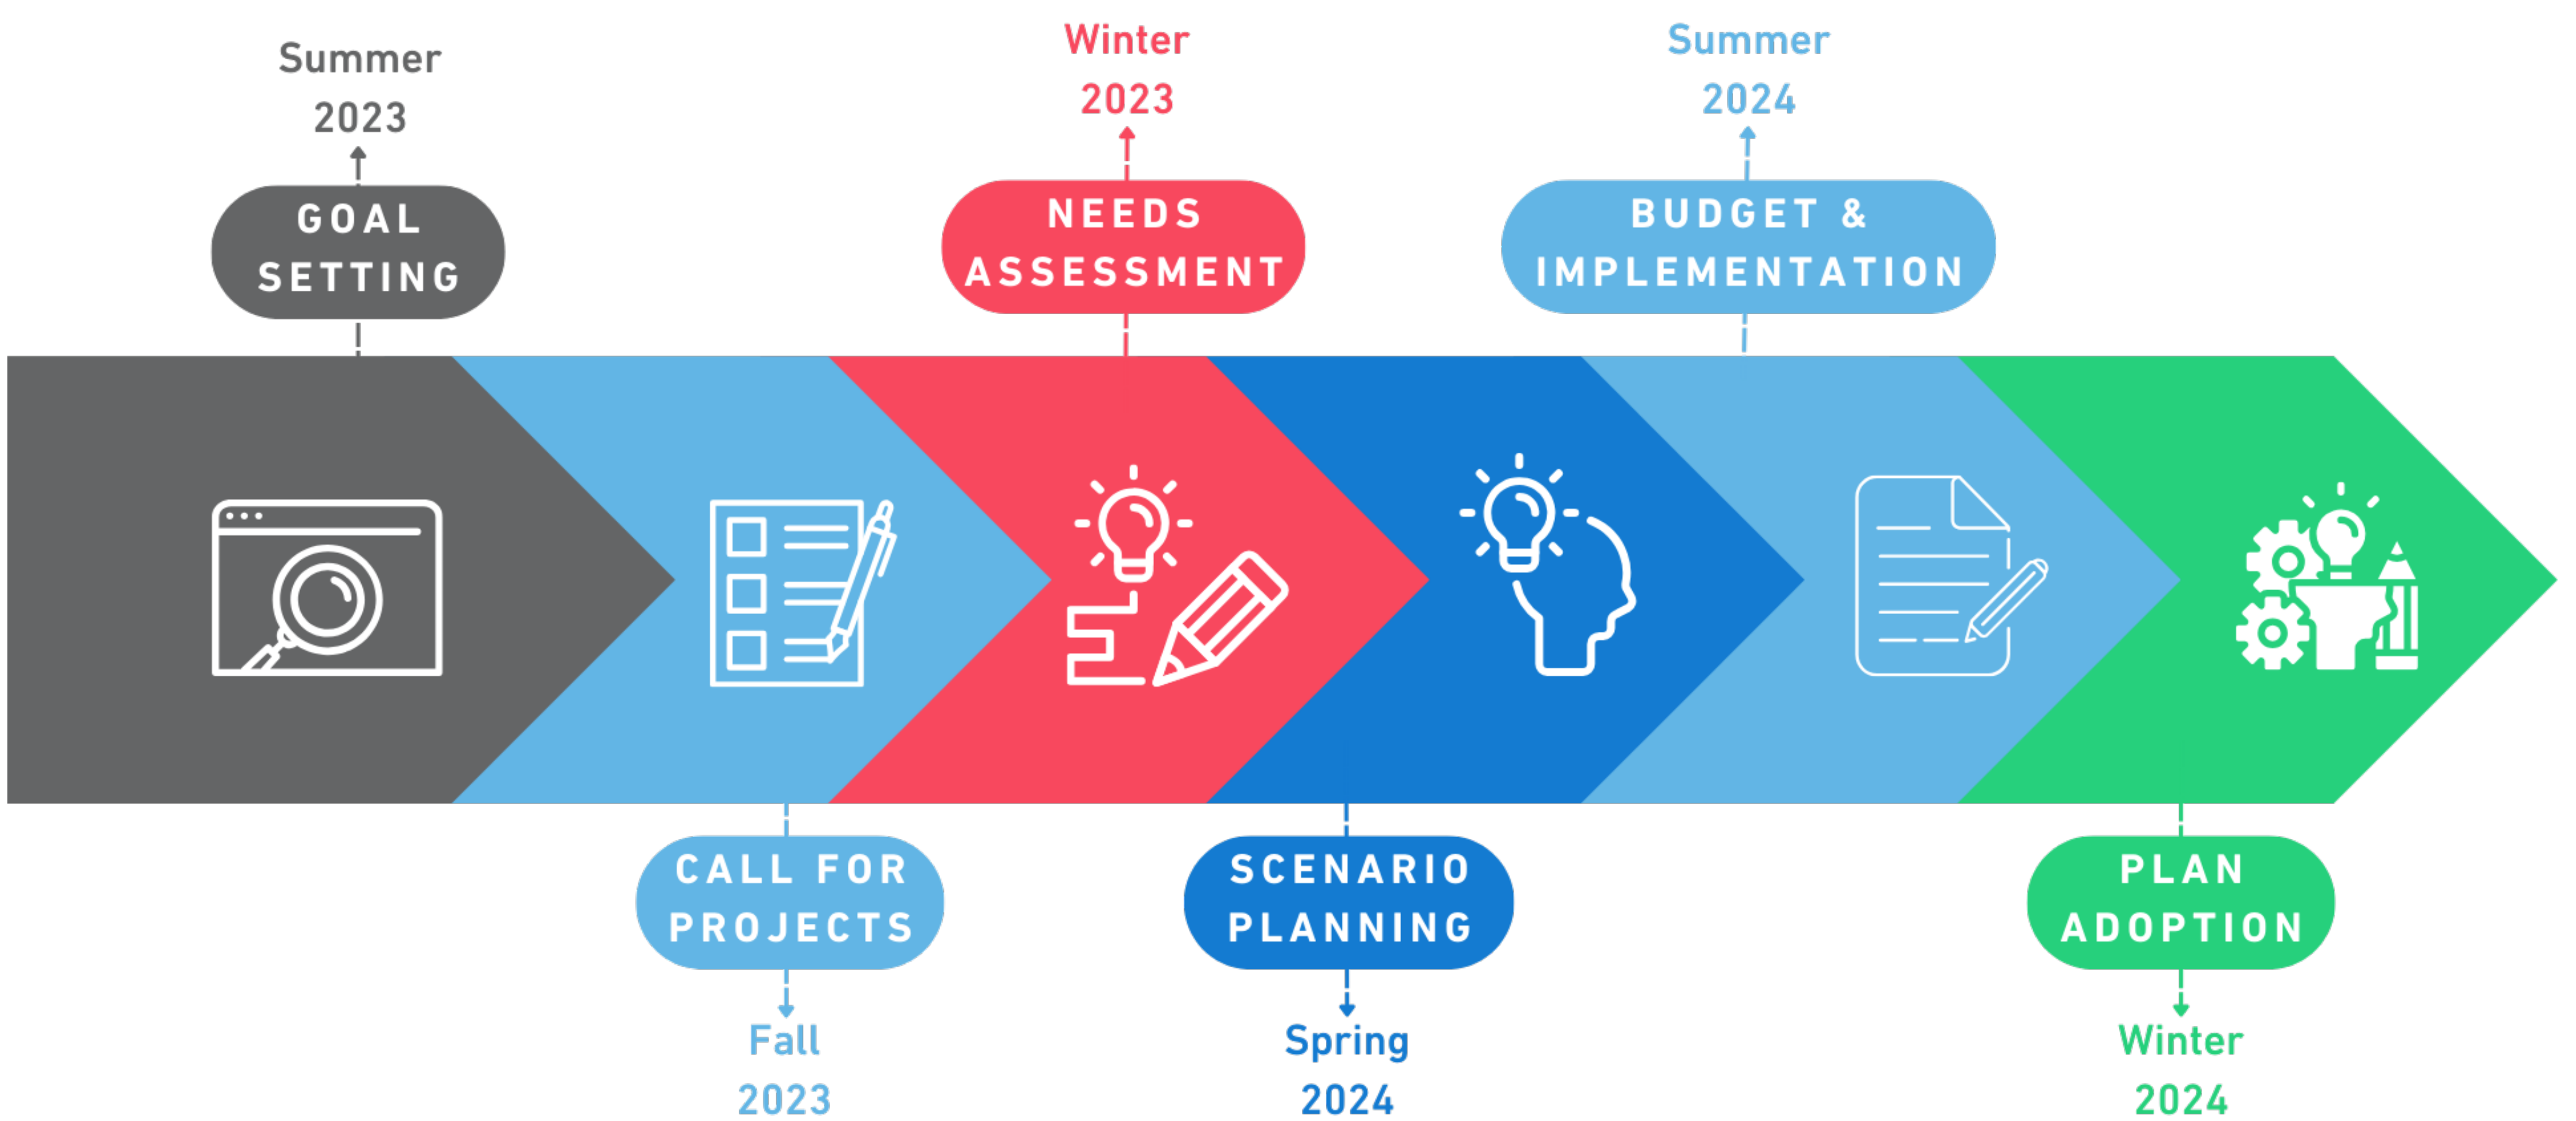

## WHAT IS VISION 2050?

Together, we are planning for Palm Beach County's future. As our county grows, our transportation system must evolve. Here's how we do it!

Vision 2050 is the Palm Beach County region's Long Range Transportation Plan (LRTP). This plan provides a blueprint for what our transportation system will look like in 25 years. With public input, the LRTP evaluates county and municipal needs, our current transportation network, and investments to improve how we move around the county.

## ABOUT THE TPA

The Palm Beach Transportation Planning Agency (TPA) plans, prioritizes, and funds our transportation system.

We work with local leaders, transportation partners, regional stakeholders, and community organizations to create a safe, efficient, and connected transportation system for everyone in Palm Beach County.