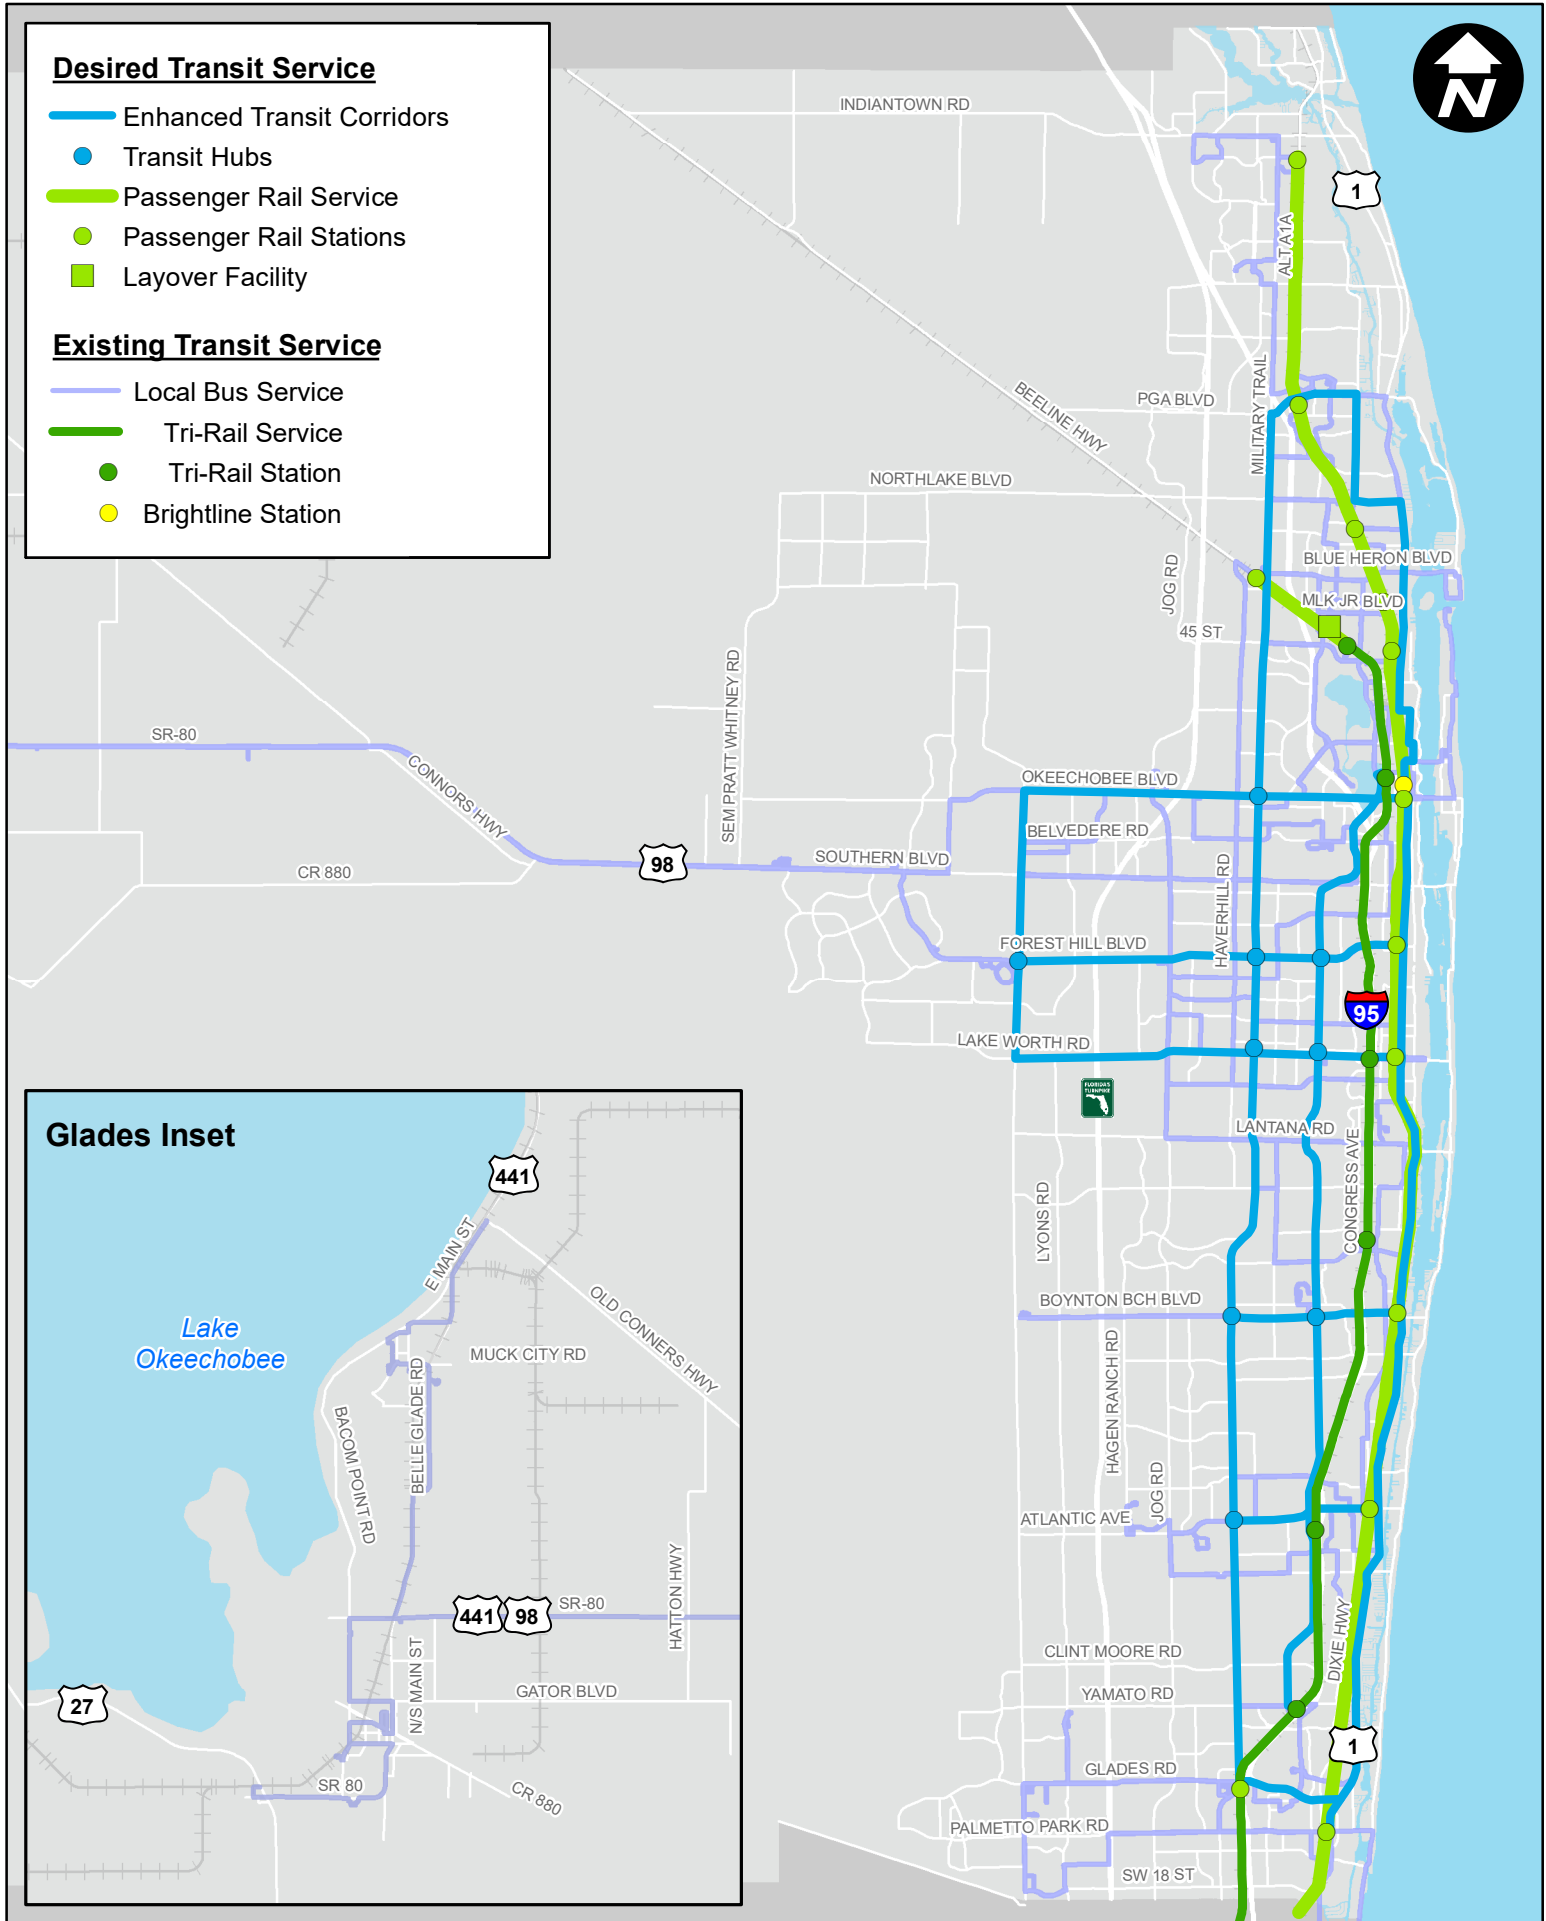

Transit Desires

Desired Transit Service

- Enhanced Transit Corridors
- Transit Hubs
- Passenger Rail Service
- Passenger Rail Stations
- Layover Facility

Existing Transit Service

- Local Bus Service
- Tri-Rail Service
- Tri-Rail Station
- Brightline Station

Glades Inset